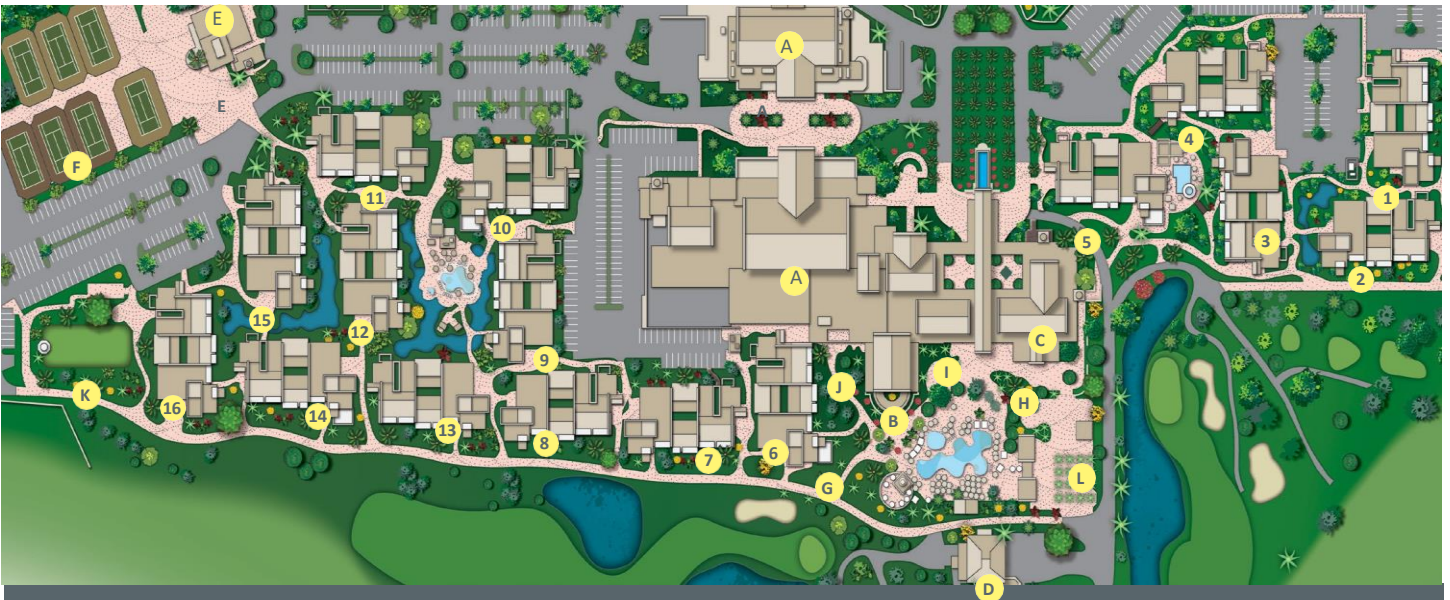

- **POOL** Daily from 8am–10pm

LA PALOMA QUIET POOL

Located between buildings 3, 4 and 5.

- **POOL** Daily from 8am–10pm

Fitness

THE WESTIN WORKOUT® FITNESS STUDIO

Open 24-hours a day, located beside Coffee-ology in the main courtyard, offering cardiovascular and TRX® Suspension Training® equipment, Peloton bikes, Lululemon, along with free weights.

TENNIS AND PICKLEBALL COURTS

Open 7am-11pm. Book your court reservation by going to <https://playtomic.io>.

For Pickleball or Tennis Clinics and lessons, email bruce.reed@westinranchomirage.com

THE PETE DYE RESORT GOLF COURSE

Open Daily from 6am-12pm including driving range, putting green and retail sales. Inquire about clinics in the pro shop and Book tee times at westinranchomiragegolf.com.

BASKETBALL COURT

Open from 8am-10pm, located by building 16 near Monte Luna.

WESTIN WELLNESS SPA

Open daily 9am – 5pm*, closed Tuesdays. For a menu of services or to book your appointment call us at 760-770-2180 or use QR code:

FITNESS CLASSES

Email yvonne.kohsel@westinmh.com or spa@westinmh.com.

Introducing TRX training.
Now available at Westin Rancho Mirage Wellness Spa.

Weekend Activities

See Current Activities Guide for up to date information

Visit the Las Brisas Main Pool with two new waterslides. Book your cabana online through our QR code.

WESTIN FAMILY KIDS CLUB DISCOVERY CENTER IS NOW OPEN DAILY FROM 10AM-5PM.

*KIDS MUST BE SUPERVISED AT ALL TIMES

RESORT KEY

- A Meeting Rooms
- B Pinzimini Restaurant
- C WestinWORKOUT® Fitness Studio
  Coffee-ology and The UPS Store
- D Pete Dye Golf Clubhouse
- E The Spa at Westin Mission Hills
  Westin Tennis Club

- F Tennis Courts
- G Westin Family Discovery Room
- H Fireside Lounge
- I Pinz & Pints Game Room
- J Chef's Secret Takeout Window
- K Monte Luna Event Lawn
- L Masters Plaza

GUEST BUILDINGS

1 101 – 139	7 701 – 739	13 1301 – 1343
2 201 – 239	8 801 – 839	14 1401 – 1443
3 301 – 339	9 901 – 943	15 1501 – 1543
4 401 – 439	10 1001 – 1043	16 1601 – 1643
5 501 – 539	11 1101 – 1143	
6 601 – 639	12 1201 – 1243	

Odd numbers on ground level. Even numbers on second level.